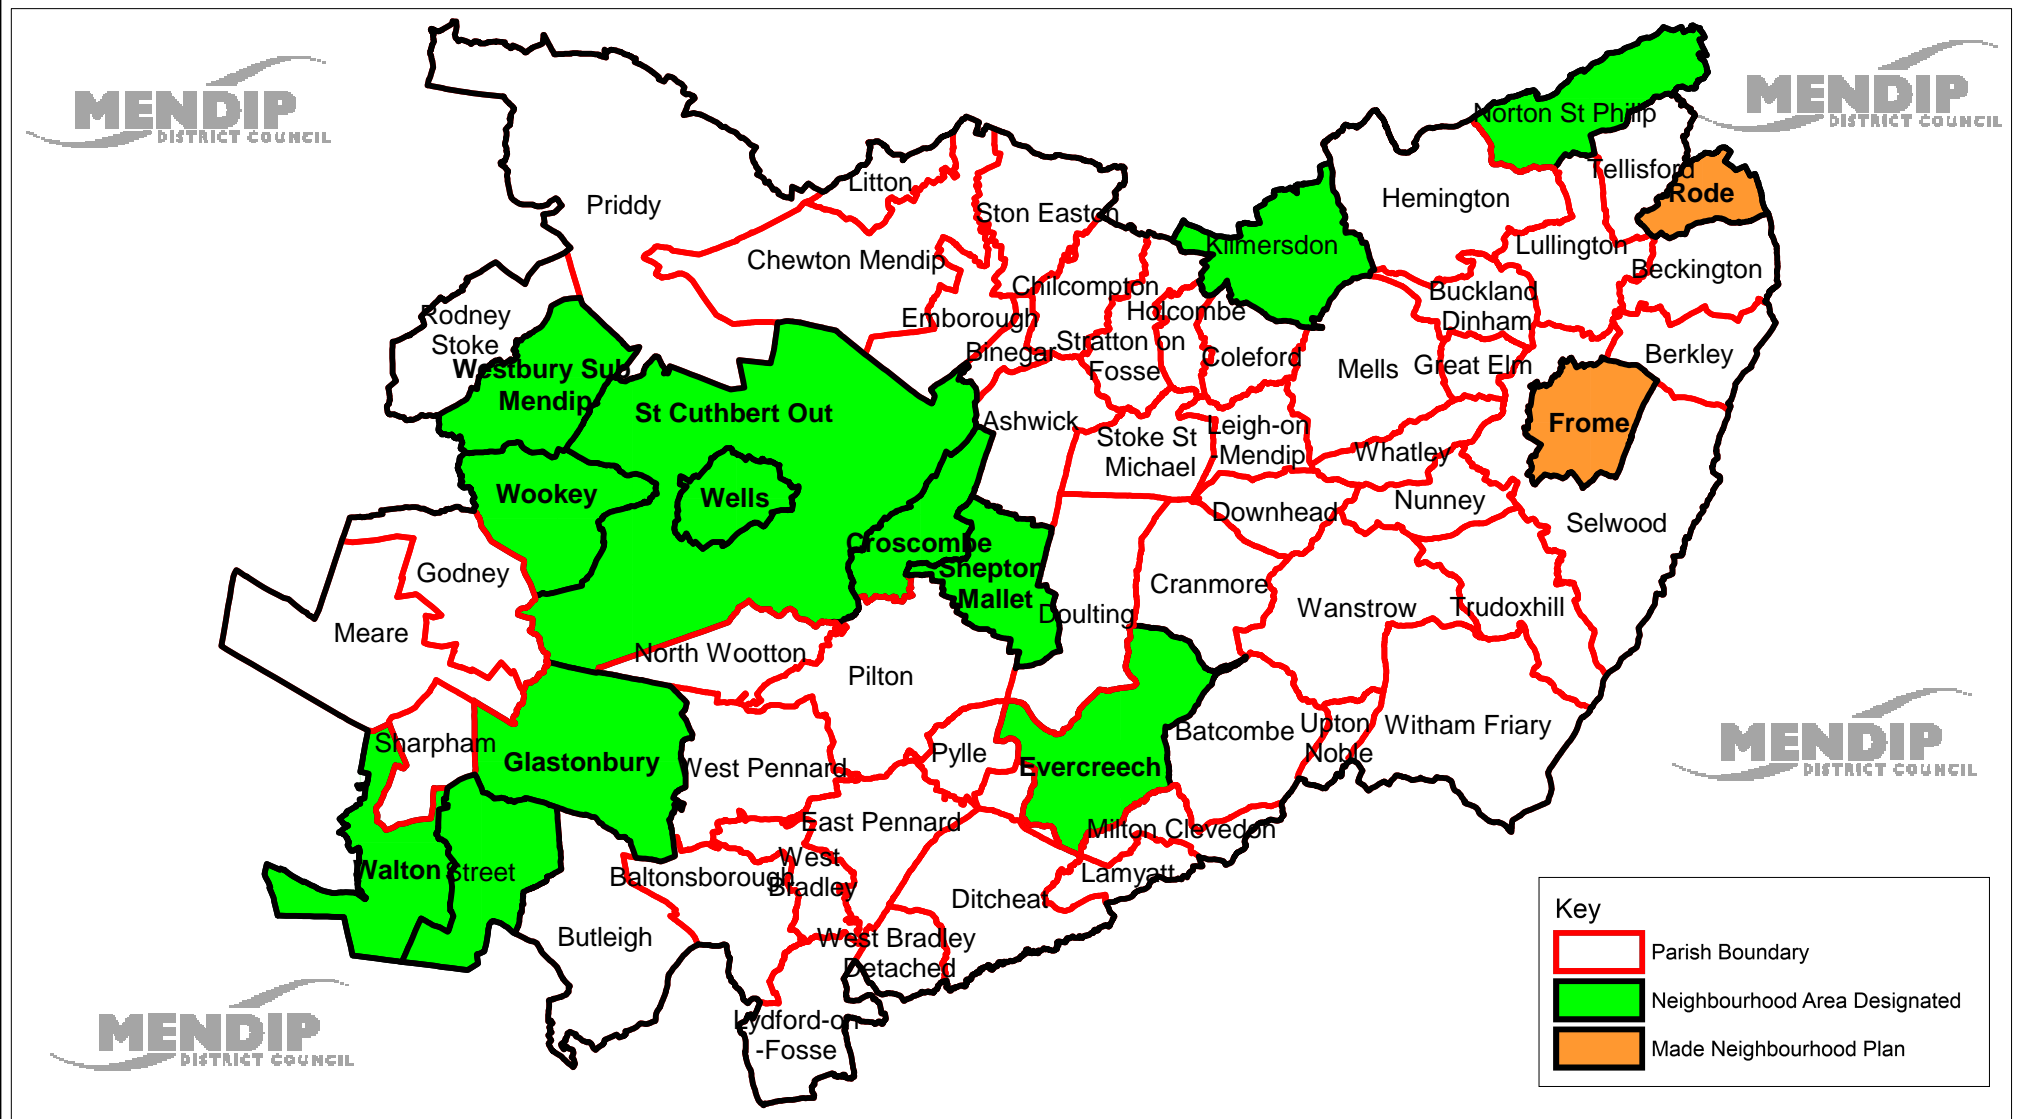

# Neighbourhood Plan Designations in Mendip

Cannards Grave Rd  
 Shepton Mallet  
 Somerset BA4 5BT  
 Tel: 0300 303 8588  
 Fax: 01749 344050

Notes:

**Key**

- Parish Boundary
- Neighbourhood Area Designated
- Made Neighbourhood Plan